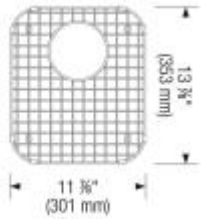

Stainless Steel Sink Grid
406466